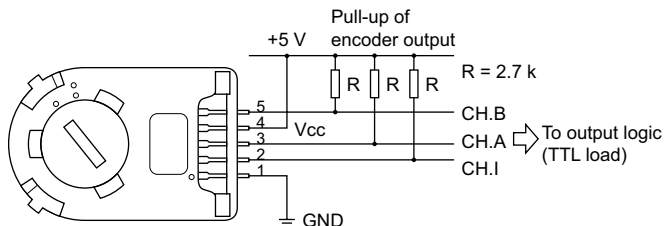

■ Electrical interface

We recommend that the CH.A, CH.B and CH.I outputs be pulled up with a resistance of 2.7 k Ω ($\pm 10\%$) in order to shorten the rise time of the output pulse. Install a pull-up resistor near the encoder (within 1 m).