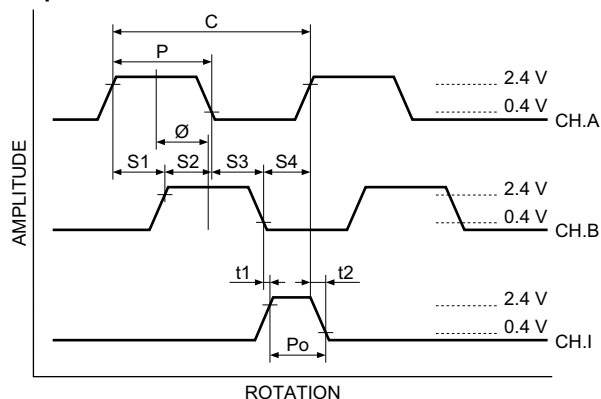

■ Output waveform

These products are manufactured at plants certified with the international standards **ISO 9001** (for quality assurance) and **ISO 14001** (for systems of environmental management).

Specifications are subject to change without notice.
Published in April 2008.

Orientalmotor

ORIENTAL MOTOR (EUROPA) GmbH

www.orientalmotor.de

European Headquarters and Düsseldorf Office
Schiesstraße 74
40549 Düsseldorf, Germany
Tel: 0211-5206700 Fax: 0211-52067099

Munich Office

Carl-von-Linde-Straße 42
85716 Unterschleißheim, Germany
Tel: 089-318122500 Fax: 089-318122525

Hamburg Office

Meckelfelder Weg 2
21079 Hamburg, Germany
Tel: 040-76910443 Fax: 040-76910445

Jena Office

Wildenbruchstraße 15
07745 Jena, Germany
Tel: 03641-675280 Fax: 03641-675288

Stuttgart Office

Tel: 07335-924853 Fax: 07335-924854

ORIENTAL MOTOR (UK) LTD.

www.oriental-motor.co.uk

Unit 5, Faraday Office Park,
Rankine Road, Basingstoke,
Hampshire RG24 8AH, U.K.
Tel: 01256-347090 Fax: 01256-347099

ORIENTAL MOTOR (FRANCE) SARL

www.orientalmotor.fr

France Headquarters

32, Avenue de l'île Saint-Martin
92737 Nanterre Cedex, France
Tel: 01 47 86 97 50 Fax: 01 47 82 45 16

Lyon Office

10, Allée des Sorbiers
69673 Bron Cedex, France
Tel: 04 78 41 15 02 Fax: 04 78 41 15 90

ORIENTAL MOTOR ITALIA s.r.l.

www.orientalmotor.it

Italy Headquarters

Via A. De Gasperi, 85
20017 Mazzo di Rho (MI), Italy
Tel: 02-93906346 Fax: 02-93906348

Bologna Office

Via Mori, 6
40054 Prunaro di Budrio (BO), Italy
Tel: 051-6931249 Fax: 051-6929266

Verona Office

Piazza Roma, 3/A
37066 Sommacampagna (VR), Italy
Tel: 045-8961049 Fax: 045-8971978

ORIENTAL MOTOR CO., LTD.

www.orientalmotor.co.jp

Headquarters

16-17, Ueno 6-chome
Taito-ku, Tokyo 110-8536, Japan
Tel: (03)3835-0684 Fax: (03)3835-1890

Customer Center (Support in German & English)

00800-22 55 66 22*
CA LL OM CC

tech@orientalmotor.de

Mon-Thu: 08:00 - 17:30 CET Friday: 08:00 - 16:00 CET

* Free Call Europe

For more information please contact: