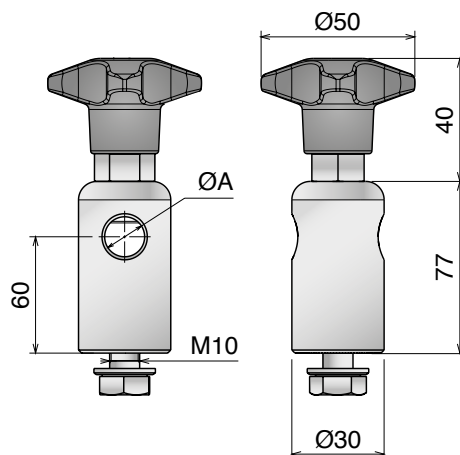

314

Testina orientabile, acciaio inox
Adjustable head, stainless steel / Schwenkopf, Edelstahl

Delivery: **Easy** Standard

NOW ALSO IN HYGIENIC BLUE

Part	Article-Nr.	ØA	Knob Colour
314	31401	12	Black
314	31403	14	Black
314	31402	16	Black
314	31451	12	Hygienic blue
314	31453	14	Hygienic blue
314	31452	16	Hygienic blue
314	31411	12-without knob	-
314	31413	14-without knob	-
314	31412	16-without knob	-

Testina orientabile alta, acciaio inox
Adjustable head, stainless steel / Schwenkopf, Edelstahl

NOW ALSO IN HYGIENIC BLUE

Part	Article-Nr.	ØA
314	31409	12
314	31414	14
314	31410	16
314	31419	12-without knob
314	31421	14-without knob
314	31420	16-without knob