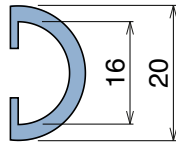

1039

Profilo per mezzitondi / Half round profile for steel rods / Halbmond Profil

Delivery: **Easy** **Standard**

Article-Nr.	Material	Availability	Supply
103923BC	<i>BluLub</i>	On request	3 m bars
103923B	<i>BluLub</i>	On request	6 m bars
103923B-30	<i>BluLub</i>	Stock item	30 m coils
103923B-60	<i>BluLub</i>	On request	60 m coils
103923C	<i>Ti-White</i>	Stock item	3 m bars
103923	<i>Ti-White</i>	On request	6 m bars
103923-30	<i>Ti-White</i>	Stock item	30 m coils
103923-60	<i>Ti-White</i>	Stock item	60 m coils
103925C	Blue	On request	3 m bars
103925	Blue	On request	6 m bars
103925-30	Blue	On request	30 m coils
103925-60	Blue	On request	60 m coils

NEW

1083

Profilo per mezzitondi / Half round profile for steel rods / Halbmond Profil

Article-Nr.	Material	Availability	Supply
108300BC	<i>BluLub</i>	On request	3 m bars
108300B	<i>BluLub</i>	On request	6 m bars
108300B-30	<i>BluLub</i>	On request	30 m coils
108300B-60	<i>BluLub</i>	On request	60 m coils
108303C	<i>Ti-White</i>	On request	3 m bars
108303	<i>Ti-White</i>	On request	6 m bars
108303-30	<i>Ti-White</i>	On request	30 m coils
108303-60	<i>Ti-White</i>	On request	60 m coils
108305C	Blue	On request	3 m bars
108305	Blue	On request	6 m bars
108305-30	Blue	On request	30 m coils
108305-60	Blue	On request	60 m coils