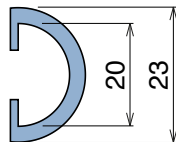

1039

Profilo per mezzitondi / Half round profile for steel rods / Halbmond Profil

Delivery: **Easy** **Standard**

Article-Nr.	Material	Availability	Supply
103923BC	<i>BluLub</i>	On request	3 m bars
103923B	<i>BluLub</i>	On request	6 m bars
103923B-30	<i>BluLub</i>	Stock item	30 m coils
103923B-60	<i>BluLub</i>	On request	60 m coils
103923C	<i>Ti-White</i>	Stock item	3 m bars
103923	<i>Ti-White</i>	On request	6 m bars
103923-30	<i>Ti-White</i>	Stock item	30 m coils
103923-60	<i>Ti-White</i>	Stock item	60 m coils
103925C	Blue	On request	3 m bars
103925	Blue	On request	6 m bars
103925-30	Blue	On request	30 m coils
103925-60	Blue	On request	60 m coils

NEW

1083

Profilo per mezzitondi / Half round profile for steel rods / Halbmond Profil

Article-Nr.	Material	Availability	Supply
108300BC	<i>BluLub</i>	On request	3 m bars
108300B	<i>BluLub</i>	On request	6 m bars
108300B-30	<i>BluLub</i>	On request	30 m coils
108300B-60	<i>BluLub</i>	On request	60 m coils
108303C	<i>Ti-White</i>	On request	3 m bars
108303	<i>Ti-White</i>	On request	6 m bars
108303-30	<i>Ti-White</i>	On request	30 m coils
108303-60	<i>Ti-White</i>	On request	60 m coils
108305C	Blue	On request	3 m bars
108305	Blue	On request	6 m bars
108305-30	Blue	On request	30 m coils
108305-60	Blue	On request	60 m coils