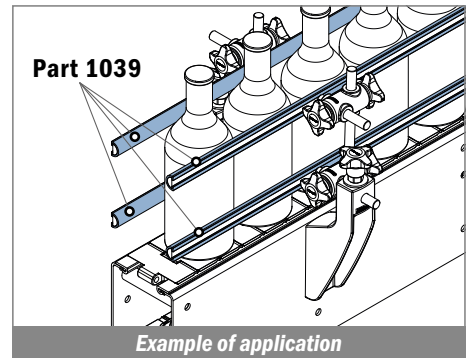

1039

Profilo per mezzitondi / Half round profile for steel rods / Halbmond Profil

Delivery: **Easy** **Standard**

Article-Nr.	Material	Availability	Supply
103923BC	<i>BluLub</i>	On request	3 m bars
103923B	<i>BluLub</i>	On request	6 m bars
103923B-30	<i>BluLub</i>	Stock item	30 m coils
103923B-60	<i>BluLub</i>	On request	60 m coils
103923C	<i>Ti-White</i>	Stock item	3 m bars
103923	<i>Ti-White</i>	On request	6 m bars
103923-30	<i>Ti-White</i>	Stock item	30 m coils
103923-60	<i>Ti-White</i>	Stock item	60 m coils
103925C	Blue	On request	3 m bars
103925	Blue	On request	6 m bars
103925-30	Blue	On request	30 m coils
103925-60	Blue	On request	60 m coils

NEW

1083

Profilo per mezzitondi / Half round profile for steel rods / Halbmond Profil

Article-Nr.	Material	Availability	Supply
108300BC	<i>BluLub</i>	On request	3 m bars
108300B	<i>BluLub</i>	On request	6 m bars
108300B-30	<i>BluLub</i>	On request	30 m coils
108300B-60	<i>BluLub</i>	On request	60 m coils
108303C	<i>Ti-White</i>	On request	3 m bars
108303	<i>Ti-White</i>	On request	6 m bars
108303-30	<i>Ti-White</i>	On request	30 m coils
108303-60	<i>Ti-White</i>	On request	60 m coils
108305C	Blue	On request	3 m bars
108305	Blue	On request	6 m bars
108305-30	Blue	On request	30 m coils
108305-60	Blue	On request	60 m coils